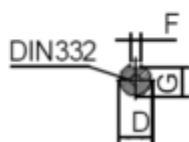

Data Sheet

Article number: 250300220215

Description: Kleedrive T3C 90L-2 2.2KW 2800 rpm
3x230/400V 50HZ IP55 B14 Eff=85,9%

Measures

| | | |
|-----------|------------|-----------|
| AA = 178 | K = Ø10 | TBW = 114 |
| AC = Ø176 | L = 345 | |
| AD = 231 | M = 115 | |
| D = Ø24 | N = 95 | |
| E = 50 | P = 140 | |
| F = 8 | S = 3 | |
| G = 20 | TBH = 114 | |
| HD = 141 | TBS = 61.5 | |