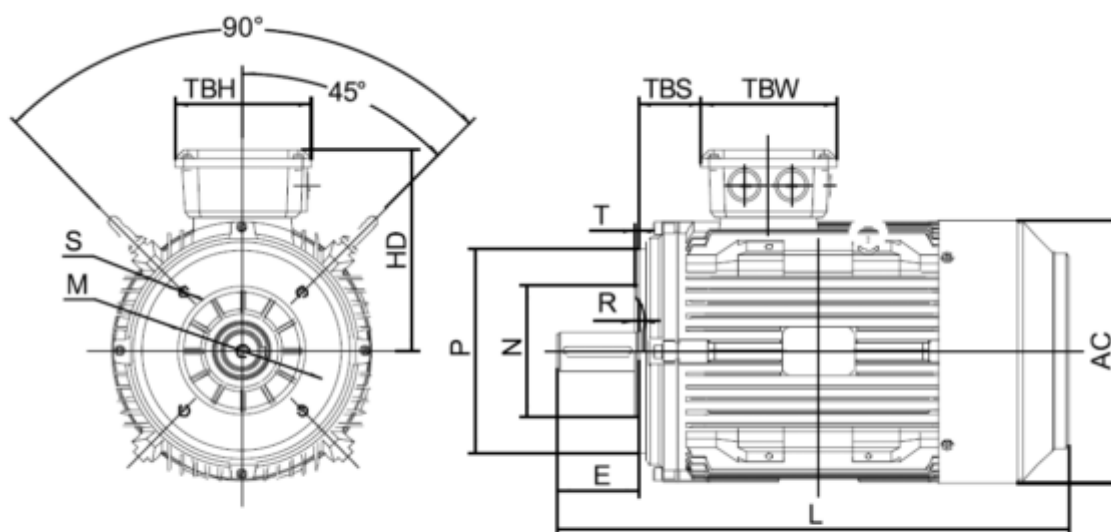

Data Sheet

Article number: 250300220215

Description: Kleedrive T3C 90L-2 2.2KW 2800 rpm
3x230/400V 50HZ IP55 B14 Eff=85,9%

Measures

| | | |
|-----------|------------|-----------|
| AA = 178 | K = Ø10 | TBW = 114 |
| AC = Ø176 | L = 345 | |
| AD = 231 | M = 115 | |
| D = Ø24 | N = 95 | |
| E = 50 | P = 140 | |
| F = 8 | S = 3 | |
| G = 20 | TBH = 114 | |
| HD = 141 | TBS = 61.5 | |